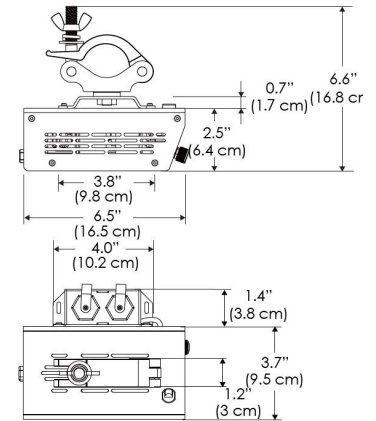

## MECHANICAL FIGURES

**W500S-TOX/TON**

**PS**

**PSX**

**W500S-TG**

**W500S-TEX**

**W500S-CLP**

**Mounting Bracket Dimensions ALL-CLP**

## PHOTOMETRIC DATA

### AMZ

Distance		5' (~1.5 m)	8' (~2.4 m)	12' (~3.7 m)
@4000K	fc	2120	655	317
	lux	22812	7048	3404
@6500K	fc	2123	656	317
	lux	22848	7059	3409
Beam Diameter		Ø 1.6' (0.5m)	Ø 2.5' (0.8m)	Ø 3.8' (1.2m)

### TB

Distance		5' (~1.5 m)	8' (~2.4 m)	12' (~3.7 m)
@10000K	fc	1085	474	217
	lux	11671	5094	2333
@20000K	fc	625	275	128
	lux	6727	2957	1376
Beam Diameter		Ø 1.6' (0.5m)	Ø 2.5' (0.8m)	Ø 3.8' (1.2m)