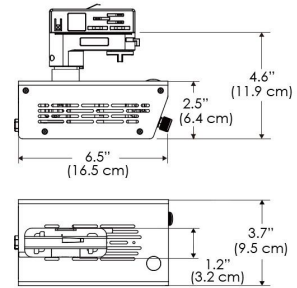

## MECHANICAL FIGURES

**W500S-TOX/TON**

**PS**

**PSX**

**W500S-TG**

**W500S-TEX**

**W500S-CLP**

**Mounting Bracket Dimensions ALL-CLP**

\*All -CLP configuration models come with standard DC cables of 6 inches and AC cables of 10 ft.

## PHOTOMETRIC DATA

### TB

Distance		5' (~1.5 m)	8' (~2.4 m)	12' (~3.7 m)
@10000K	fc	1085	474	217
	lux	11671	5094	2333
@20000K	fc	625	275	128
	lux	6727	2957	1376
Beam Diameter		Ø 1.6' (0.5m)	Ø 2.5' (0.8m)	Ø 3.8' (1.2m)