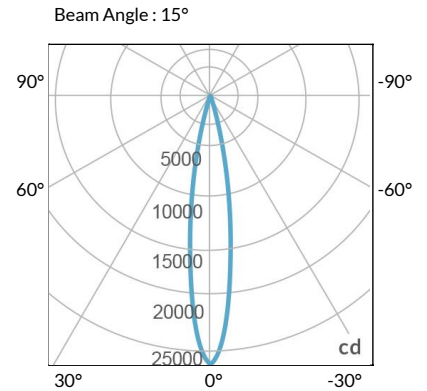

## PHOTOMETRIC DATA

### AMZ

Distance		5' (~1.5 m)	8' (~2.4 m)	12' (~3.7 m)
@4000K	fc	2120	655	317
	lux	22812	7048	3404
@6500K	fc	2123	656	317
	lux	22848	7059	3409
Beam Diameter		Ø 1.6' (0.5m)	Ø 2.5' (0.8m)	Ø 3.8' (1.2m)

### TB

Distance		5' (~1.5 m)	8' (~2.4 m)	12' (~3.7 m)
@10000K	fc	1085	474	217
	lux	11671	5094	2333
@20000K	fc	625	275	128
	lux	6727	2957	1376
Beam Diameter		Ø 1.6' (0.5m)	Ø 2.5' (0.8m)	Ø 3.8' (1.2m)