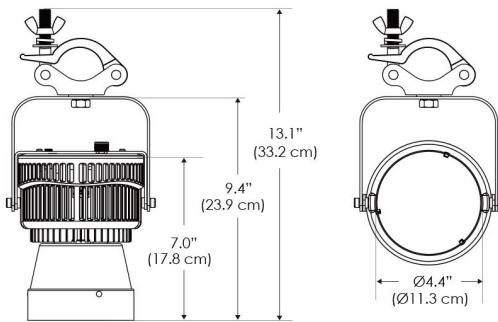

## MECHANICAL FIGURES

**W500S-TOX/TON**

**PS**

**PSX**

**W500S-TG**

**W500S-TEX**

**W500S-CLP**

**Mounting Bracket Dimensions ALL-CLP**

\*All -CLP configuration models come with standard DC cables of 6 inches and AC cables of 10 ft.

## PHOTOMETRIC DATA

### TB

Distance		5' (~1.5 m)	8' (~2.4 m)	12' (~3.7 m)
@10000K	fc	1085	474	217
	lux	11671	5094	2333
@20000K	fc	625	275	128
	lux	6727	2957	1376
Beam Diameter		Ø 1.6' (0.5m)	Ø 2.5' (0.8m)	Ø 3.8' (1.2m)