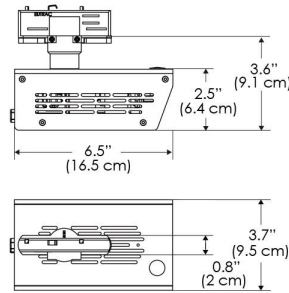

## MECHANICAL FIGURES

**W500S-TOX/TON**

**PS**

**PSX**

**W500S-TG**

**W500S-TEX**

**W500S-CLP**

**Mounting Bracket Dimensions ALL-CLP**

## PHOTOMETRIC DATA

### AMZ

Distance		5' (~1.5 m)	8' (~2.4 m)	12' (~3.7 m)
@4000K	fc	2120	655	317
	lux	22812	7048	3404
@6500K	fc	2123	656	317
	lux	22848	7059	3409
Beam Diameter		Ø 1.6' (0.5m)	Ø 2.5' (0.8m)	Ø 3.8' (1.2m)

### TB

Distance		5' (~1.5 m)	8' (~2.4 m)	12' (~3.7 m)
@10000K	fc	1085	474	217
	lux	11671	5094	2333
@20000K	fc	625	275	128
	lux	6727	2957	1376
Beam Diameter		Ø 1.6' (0.5m)	Ø 2.5' (0.8m)	Ø 3.8' (1.2m)