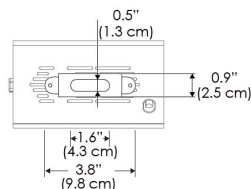

## MECHANICAL FIGURES

**W500S-TOX/TON**

**PS**

**PSX**

**W500S-TG**

**W500S-TEX**

**W500S-CLP**

**Mounting Bracket Dimensions ALL-CLP**

\*All -CLP configuration models come with standard DC cables of 6 inches and AC cables of 10 ft.

## PHOTOMETRIC DATA

### TB

Distance		5' (~1.5 m)	8' (~2.4 m)	12' (~3.7 m)
@10000K	fc	1085	474	217
	lux	11671	5094	2333
@20000K	fc	625	275	128
	lux	6727	2957	1376
Beam Diameter		Ø 1.6' (0.5m)	Ø 2.5' (0.8m)	Ø 3.8' (1.2m)