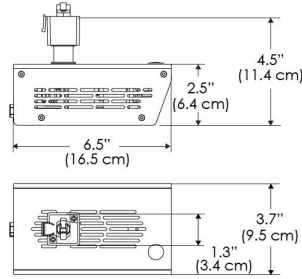

## MECHANICAL FIGURES

**W500S-TOX/TON**

**PS**

**PSX**

**W500S-TG**

**W500S-TEX**

**W500S-CLP**

**Mounting Bracket Dimensions ALL-CLP**

\*All -CLP configuration models come with standard DC cables of 6 inches and AC cables of 10 ft.

## PHOTOMETRIC DATA

### TB

Distance		5' (~1.5 m)	8' (~2.4 m)	12' (~3.7 m)
@10000K	fc	1085	474	217
	lux	11671	5094	2333
@20000K	fc	625	275	128
	lux	6727	2957	1376
Beam Diameter		Ø 1.6' (0.5m)	Ø 2.5' (0.8m)	Ø 3.8' (1.2m)