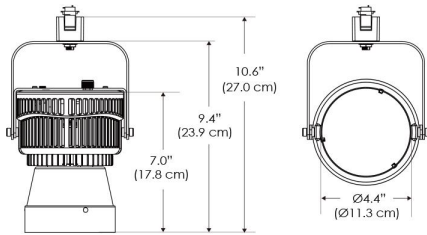

### SPECIFICATIONS

Beam Angle	15°
Spectrum Type	AMZ : Plant Flourish & Growth
	TB : Coral Health & Growth
Control	Intensity (0% - 100%), CCT
LED Source	DiCon Dense Matrix LED
Power Draw	175W max
AC Input Voltage	100 - 240V AC, 60Hz
	100 - 277V AC (only CLP)
Cooling	Fan Cooled
Operating Temperature	32 - 104°F (0 - 40°C)
Fixture Weight	2.0lb (~0.9kg)
Power Supply Weight	1.6lb (~0.7kg)

## MECHANICAL FIGURES

**W500S-TOX/TON**

**PS**

**PSX**

**W500S-TG**

**W500S-TEX**

**W500S-CLP**

**Mounting Bracket Dimensions ALL-CLP**

\*All -CLP configuration models come with standard DC cables of 6 inches and AC cables of 10 ft.

## PHOTOMETRIC DATA