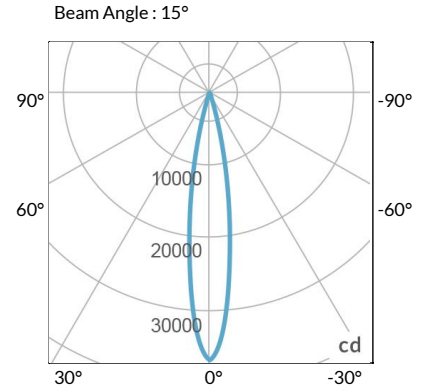

## MECHANICAL FIGURES

**W500S-TOX/TON**

**PS**

**PSX**

**W500S-TG**

**W500S-TEX**

**W500S-CLP**

**Mounting Bracket Dimensions ALL-CLP**

## PHOTOMETRIC DATA

### TB

Distance		5' (~1.5 m)	8' (~2.4 m)	12' (~3.7 m)
@10000K	fc	1085	474	217
	lux	11671	5094	2333
@20000K	fc	625	275	128
	lux	6727	2957	1376
Beam Diameter		Ø 1.6' (0.5m)	Ø 2.5' (0.8m)	Ø 3.8' (1.2m)