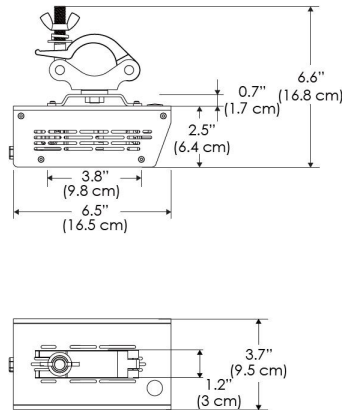

## MECHANICAL FIGURES

**W500S-TOX/TON**

**PS**

**PSX**

**W500S-TG**

**W500S-TEX**

**W500S-CLP**

**Mounting Bracket Dimensions ALL-CLP**

## PHOTOMETRIC DATA

### AMZ

Distance		5' (~1.5 m)	8' (~2.4 m)	12' (~3.7 m)
@4000K	fc	2120	655	317
	lux	22812	7048	3404
@6500K	fc	2123	656	317
	lux	22848	7059	3409
Beam Diameter		Ø 1.6' (0.5m)	Ø 2.5' (0.8m)	Ø 3.8' (1.2m)

### TB

Distance		5' (~1.5 m)	8' (~2.4 m)	12' (~3.7 m)
@10000K	fc	1085	474	217
	lux	11671	5094	2333
@20000K	fc	625	275	128
	lux	6727	2957	1376
Beam Diameter		Ø 1.6' (0.5m)	Ø 2.5' (0.8m)	Ø 3.8' (1.2m)