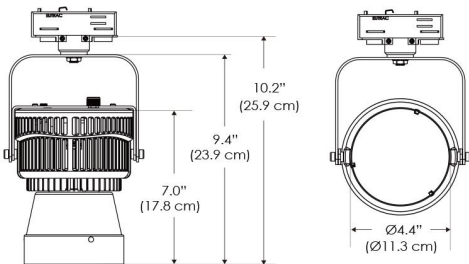

## MECHANICAL FIGURES

**W500S-TOX/TON**

**PS**

**PSX**

**W500S-TG**

**W500S-TEX**

**W500S-CLP**

**Mounting Bracket Dimensions ALL-CLP**

\*All -CLP configuration models come with standard DC cables of 6 inches and AC cables of 10 ft.

## PHOTOMETRIC DATA

### TB

Distance		5' (~1.5 m)	8' (~2.4 m)	12' (~3.7 m)
@10000K	fc	1085	474	217
	lux	11671	5094	2333
@20000K	fc	625	275	128
	lux	6727	2957	1376
Beam Diameter		Ø 1.6' (0.5m)	Ø 2.5' (0.8m)	Ø 3.8' (1.2m)