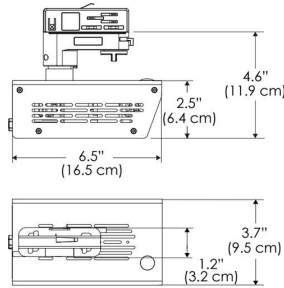

### SPECIFICATIONS

Beam Angle	15°
Spectrum Type	AMZ : Plant Flourish & Growth
	TB : Coral Health & Growth
Control	Intensity (0% - 100%), CCT
LED Source	DiCon Dense Matrix LED
Power Draw	175W max
AC Input Voltage	100 - 240V AC, 60Hz
	100 - 277V AC (only CLP)
Cooling	Fan Cooled
Operating Temperature	32 - 104°F (0 - 40°C)
Fixture Weight	2.0lb (~0.9kg)
Power Supply Weight	1.6lb (~0.7kg)

## MECHANICAL FIGURES

**W500S-TOX/TON**

**PS**

**PSX**

**W500S-TG**

**W500S-TEX**

**W500S-CLP**

**Mounting Bracket Dimensions ALL-CLP**