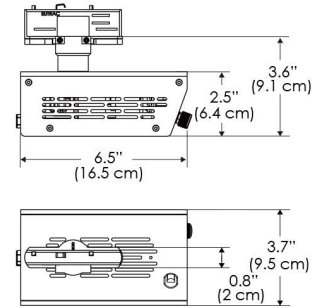

## MECHANICAL FIGURES

**W500S-TOX/TON**

**PS**

**PSX**

**W500S-TG**

**W500S-TEX**

**W500S-CLP**

**Mounting Bracket Dimensions ALL-CLP**

## PHOTOMETRIC DATA

### AMZ

Distance		5' (~1.5 m)	8' (~2.4 m)	12' (~3.7 m)
@4000K	fc	2120	655	317
	lux	22812	7048	3404
@6500K	fc	2123	656	317
	lux	22848	7059	3409
Beam Diameter		Ø 1.6' (0.5m)	Ø 2.5' (0.8m)	Ø 3.8' (1.2m)

### TB

Distance		5' (~1.5 m)	8' (~2.4 m)	12' (~3.7 m)
@10000K	fc	1085	474	217
	lux	11671	5094	2333
@20000K	fc	625	275	128
	lux	6727	2957	1376
Beam Diameter		Ø 1.6' (0.5m)	Ø 2.5' (0.8m)	Ø 3.8' (1.2m)