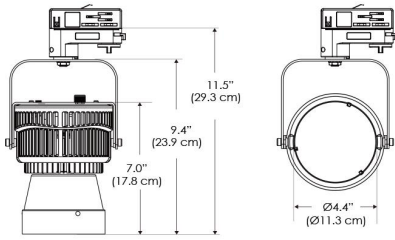

MECHANICAL FIGURES

W500S-TOX/TON